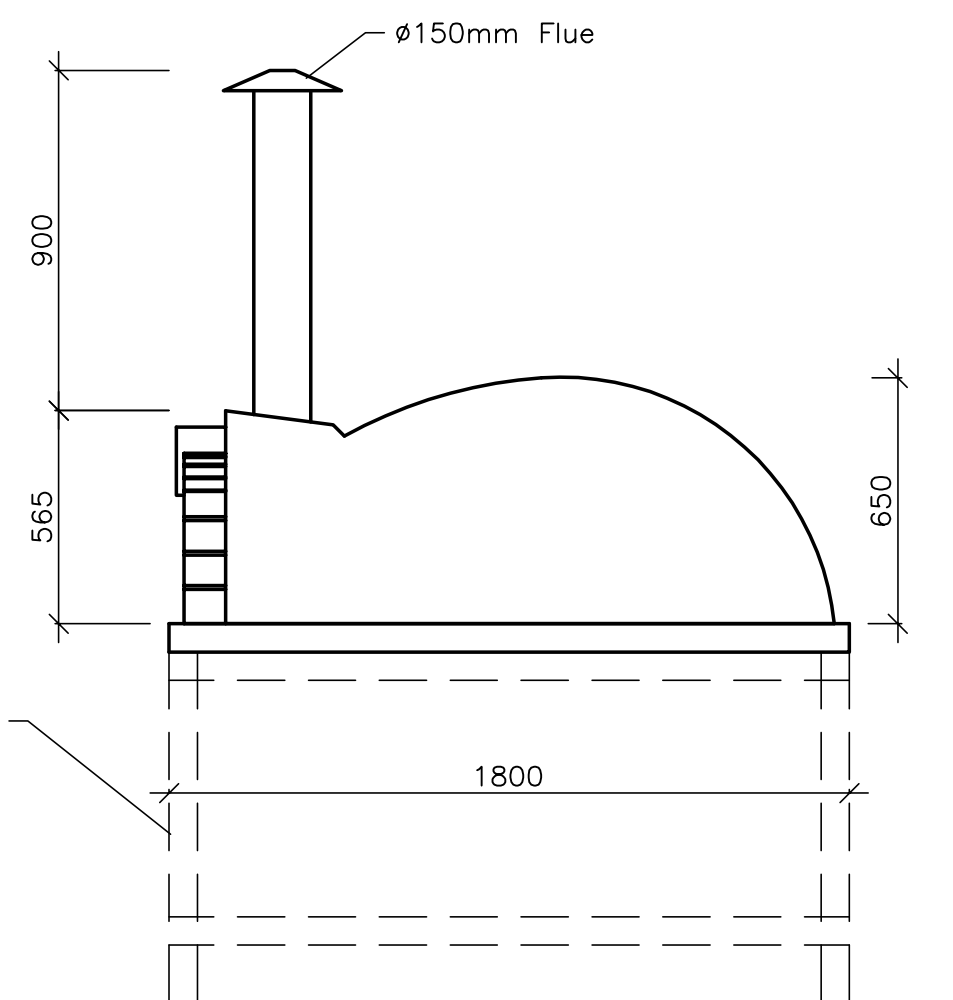

Sectional Detail A  
Scale: 1-5

Plan View  
Scale: 1-20

Front View  
Scale: 1-20

Side View  
Scale: 1-20

**MODEL: WOA 1200 Series Wood-Fired Pizza Oven**

**DWG. # WOA-1200.DET.001**

SCALE 1:20 (A3) DATE ISSUED: 10.06.2014.

This drawing conveys design intent only. Do not Scale. Figured dimensions are subject to confirmation.