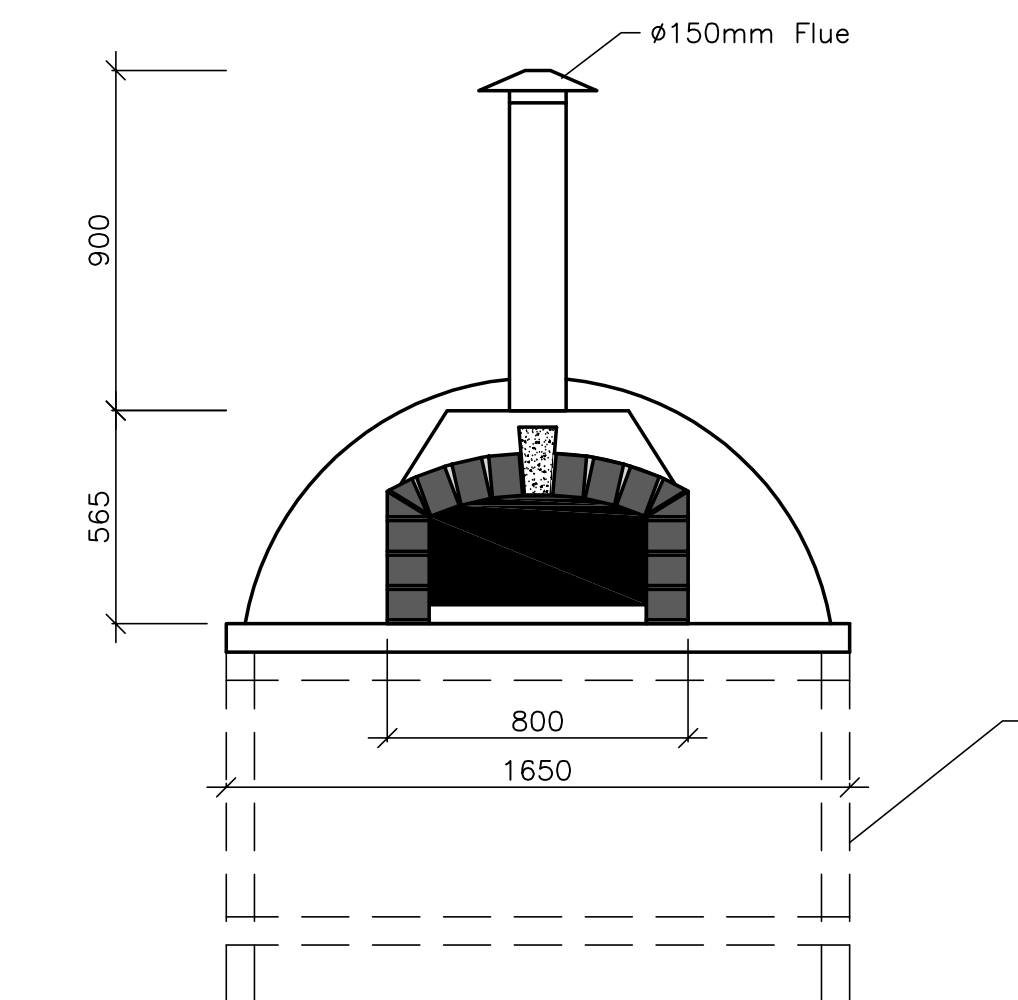

Sectional Detail A  
Scale: 1-5

Plan View  
Scale: 1-20

Front View  
Scale: 1-20

Side View  
Scale: 1-20

**MODEL: WOA 1200 Series Wood-Fired Pizza Oven**

**DWG. # WOA-1200.DET.001**

SCALE 1:20 (A3) DATE ISSUED: 10.06.2014.

This drawing conveys design intent only. Do not Scale. Figured dimensions are subject to confirmation.