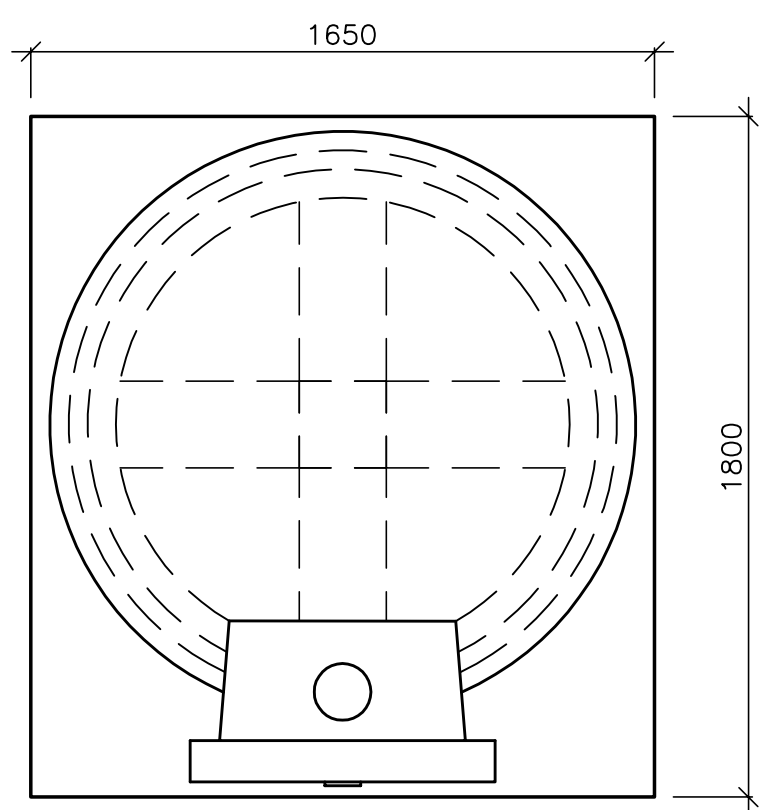

Sectional Detail A  
Scale: 1-5

Plan View  
Scale: 1-20

Front View  
Scale: 1-20

Side View  
Scale: 1-20

**MODEL: WOA 1200 Series Wood-Fired Pizza Oven**

**DWG. # WOA-1200.DET.001**

SCALE 1:20 (A3) DATE ISSUED: 10.06.2014.

This drawing conveys design intent only. Do not Scale. Figured dimensions are subject to confirmation.