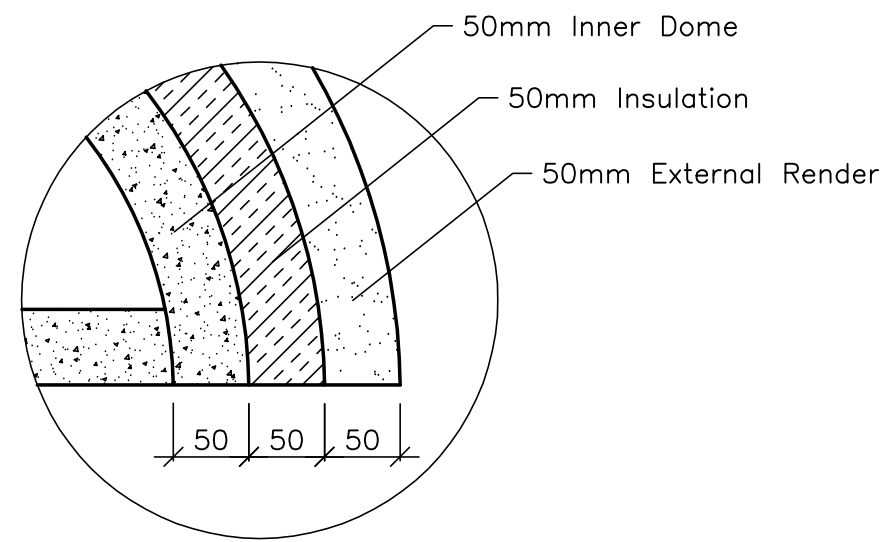

Plan View
Scale: 1-20

Sectional Detail A
Scale: 1-5

Front View
Scale: 1-20

Side View
Scale: 1-20

MODEL: WOA 800 Series Wood-Fired Pizza Oven

DWG. # WOA-800.DET.001

SCALE 1:20 (A3) DATE ISSUED: 10.06.2014.

All rights reserved. this work is copyright and cannot be reproduced or copied in any form or by any means (graphic, electronic or mechanical, including photocopying) without the written permission of Woodfire Ovens Australia.

This drawing conveys design intent only. Do not Scale. Figured dimensions are subject to confirmation.

WOA 800 Series Oven

- Detailed Drawings -

Woodfire Ovens Australia

10 Wetherill Street South

Lidcombe NSW 2141