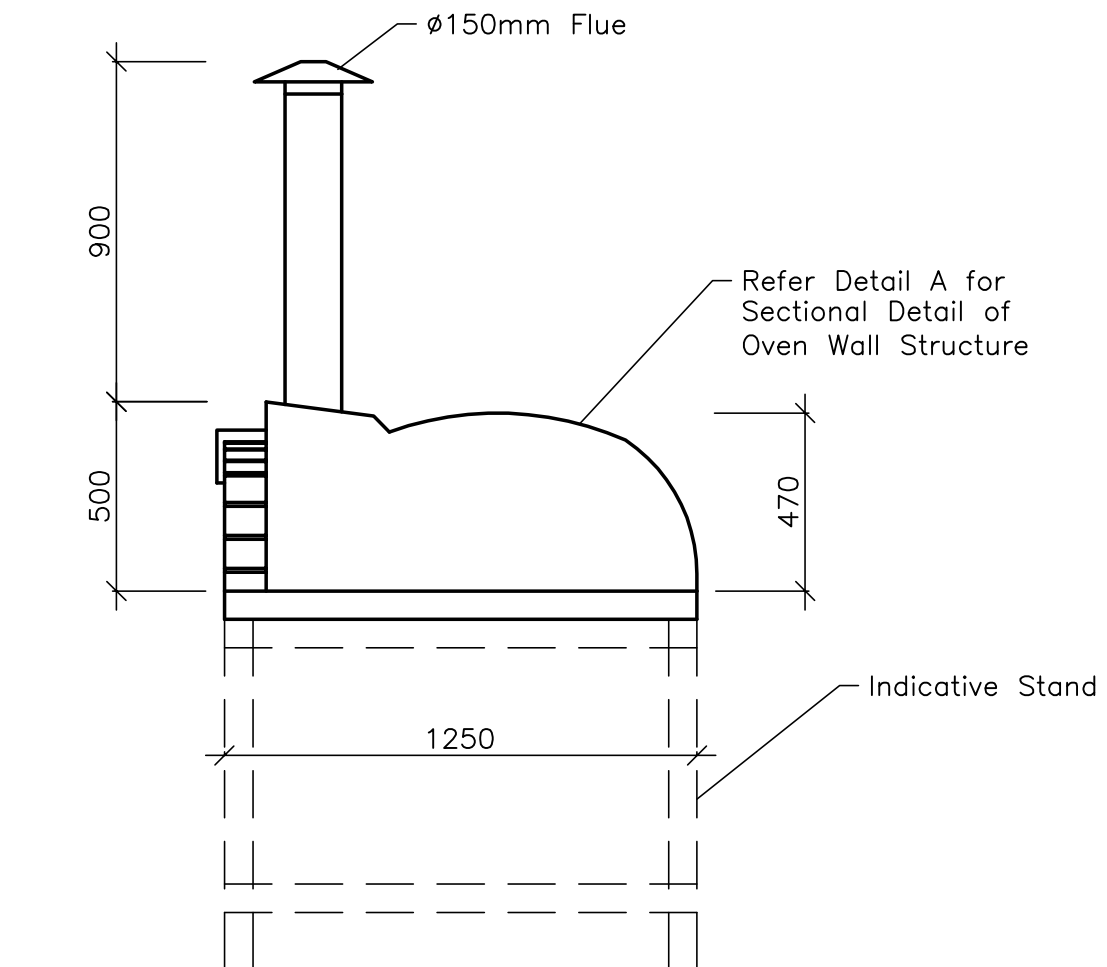

Plan View
Scale: 1-20

Sectional Detail A
Scale: 1-5

Front View
Scale: 1-20

Side View
Scale: 1-20

MODEL: WOA 800 Series Wood-Fired Pizza Oven

DWG. # WOA-800.DET.001

SCALE 1:20 (A3) DATE ISSUED: 10.06.2014.

All rights reserved. this work is copyright and cannot be reproduced or copied in any form or by any means (graphic, electronic or mechanical, including photocopying) without the written permission of Woodfire Ovens Australia.

This drawing conveys design intent only. Do not Scale. Figured dimensions are subject to confirmation.

WOA 800 Series Oven

- Detailed Drawings -

Woodfire Ovens Australia

10 Wetherill Street South

Lidcombe NSW 2141