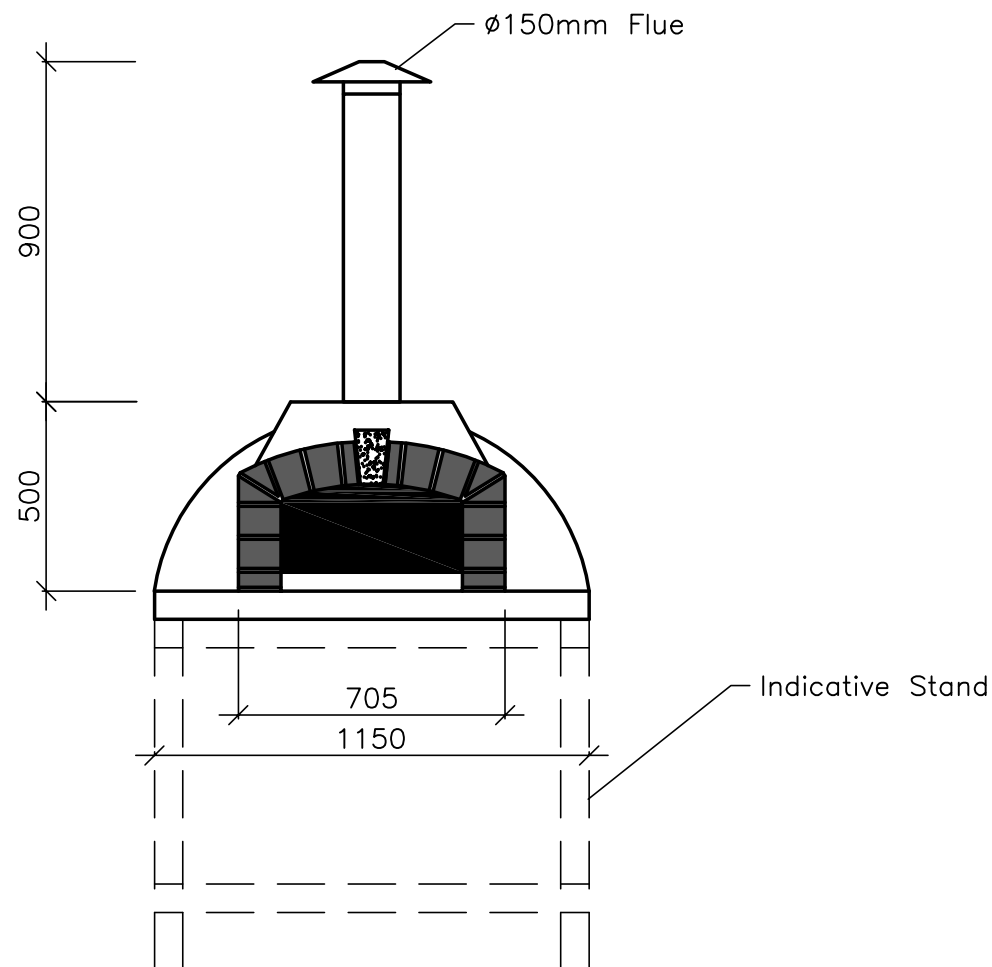

Plan View
Scale: 1-20

Sectional Detail A
Scale: 1-5

Front View
Scale: 1-20

Side View
Scale: 1-20

MODEL: WOA 800 Series Wood-Fired Pizza Oven

DWG. # WOA-800.DET.001

SCALE 1:20 (A3) DATE ISSUED: 10.06.2014.

All rights reserved. this work is copyright and cannot be reproduced or copied in any form or by any means (graphic, electronic or mechanical, including photocopying) without the written permission of Woodfire Ovens Australia.

This drawing conveys design intent only. Do not Scale. Figured dimensions are subject to confirmation.

WOA 800 Series Oven

- Detailed Drawings -

Woodfire Ovens Australia

10 Wetherill Street South

Lidcombe NSW 2141