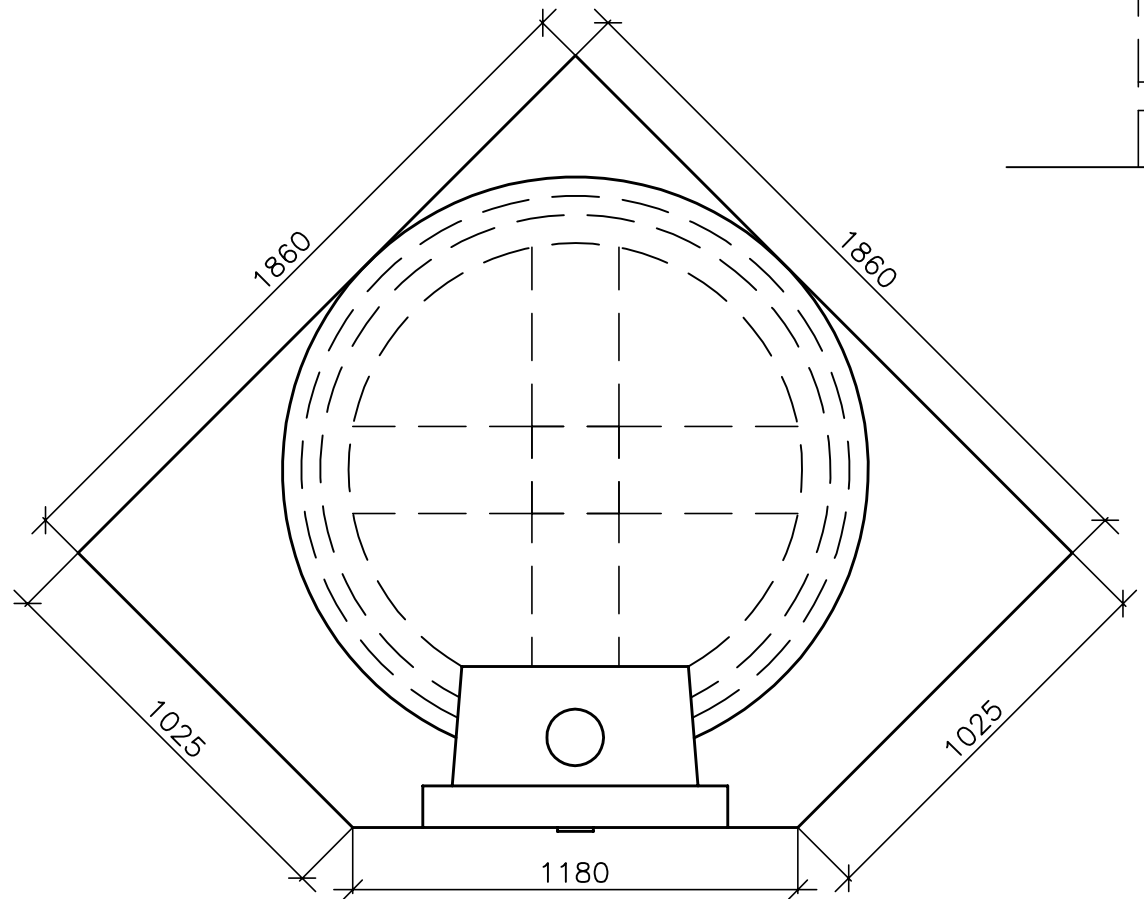

Sectional Detail A

Scale: 1-5

Side View

Scale: 1-20

Plan View

Scale: 1-20

Front View

Scale: 1-20

MODEL: WOA 1200-CNR Series Wood-Fired Pizza Oven

DWG. # WOA-1200-CNR.DET.001

SCALE 1:20 (A3) DATE ISSUED: 10.06.2014.

All rights reserved. this work is copyright and cannot be reproduced or copied in any form or by any means (graphic, electronic or mechanical, including photocopying) without the written permission of Woodfire Ovens Australia.