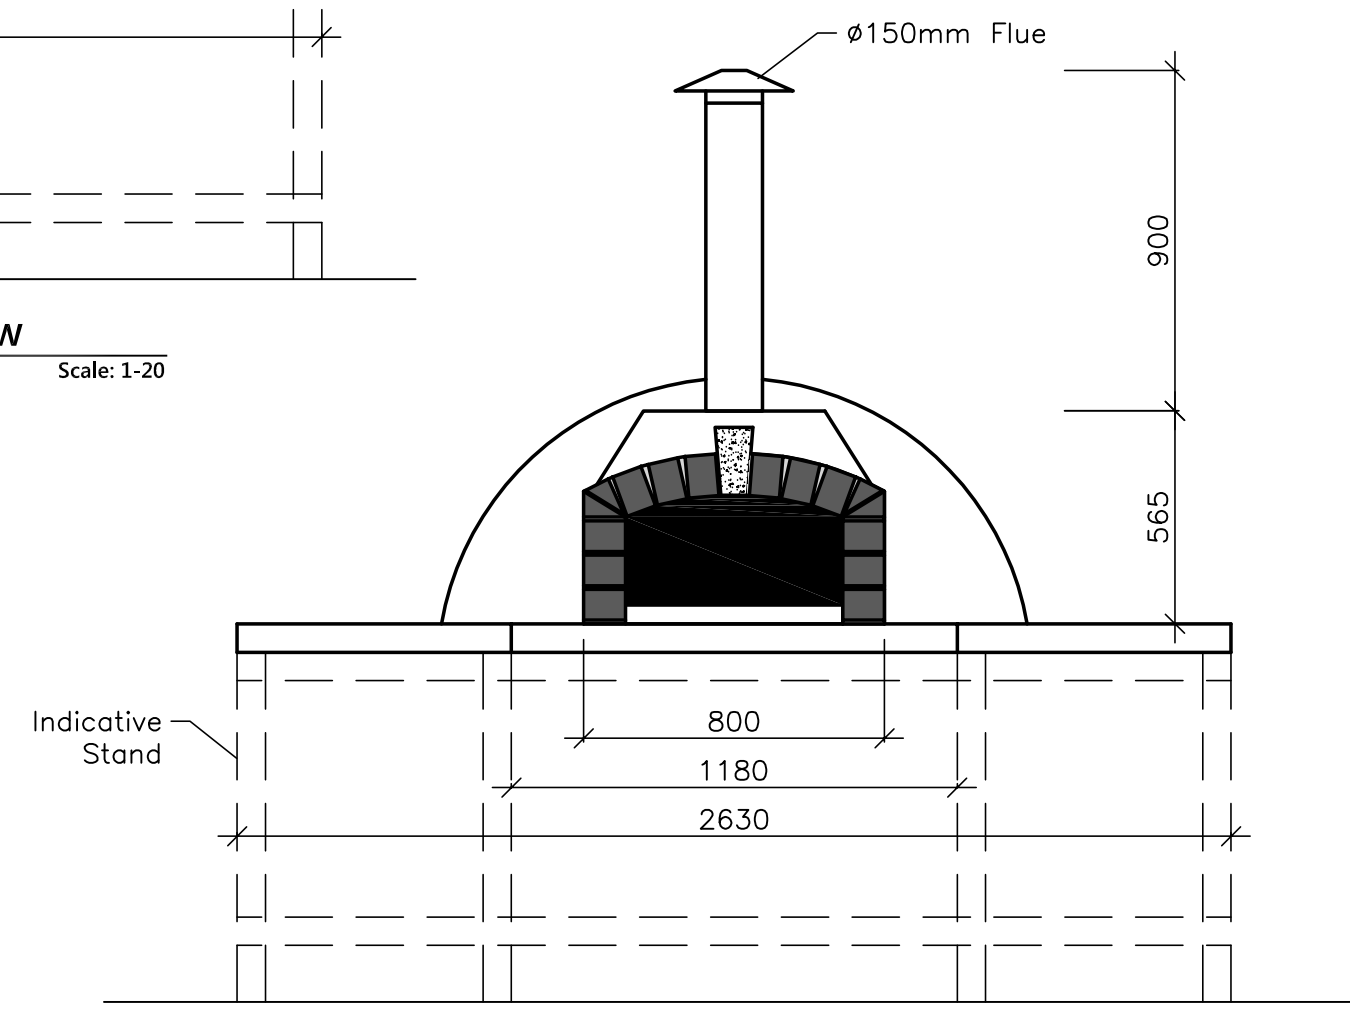

Sectional Detail A

Scale: 1-5

Side View

Scale: 1-20

Plan View

Scale: 1-20

Front View

Scale: 1-20

MODEL: WOA 1200-CNR Series Wood-Fired Pizza Oven

DWG. # WOA-1200-CNR.DET.001

SCALE 1:20 (A3) DATE ISSUED: 10.06.2014.

All rights reserved. this work is copyright and cannot be reproduced or copied in any form or by any means (graphic, electronic or mechanical, including photocopying) without the written permission of Woodfire Ovens Australia.

This drawing conveys design intent only. Do not Scale. Figured dimensions are subject to confirmation.

WOA 1200-CNR Series Oven

- Detailed Drawings -

Woodfire Ovens Australia

10 Wetherill Street South
Lidcombe NSW 2141
Ph: (02) 9748 8678
Fax: (02) 9748 8630
Email: sales@pck.net.au
Web: www.woodfireovenssydney.com