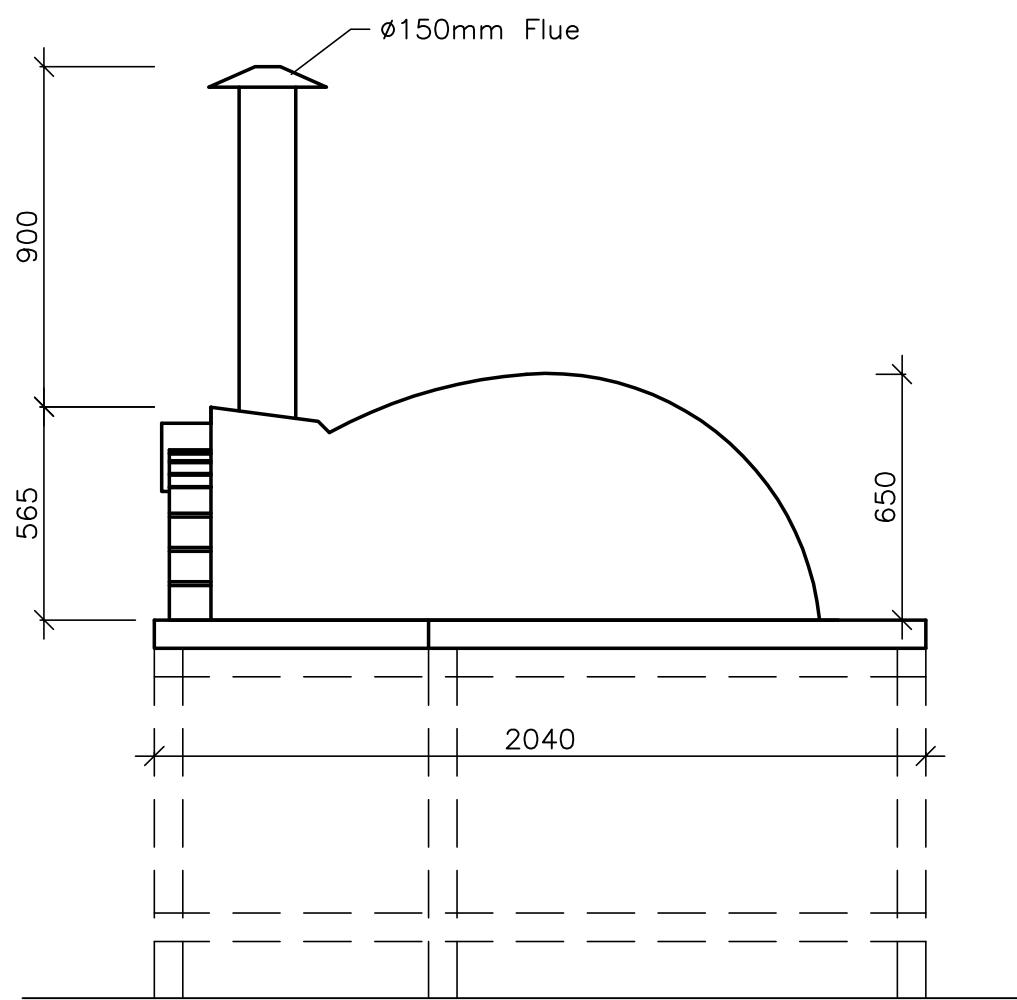

Sectional Detail A

Scale: 1-5

Side View

Scale: 1-20

Plan View

Scale: 1-20

Front View

Scale: 1-20

MODEL: WOA 1200-CNR Series Wood-Fired Pizza Oven

DWG. # WOA-1200-CNR.DET.001

SCALE 1:20 (A3) DATE ISSUED: 10.06.2014.

All rights reserved. this work is copyright and cannot be reproduced or copied in any form or by any means (graphic, electronic or mechanical, including photocopying) without the written permission of Woodfire Ovens Australia.

This drawing conveys design intent only. Do not Scale. Figured dimensions are subject to confirmation.

WOA 1200-CNR Series Oven

- Detailed Drawings -

Woodfire Ovens Australia

10 Wetherill Street South
Lidcombe NSW 2141
Ph: (02) 9748 8678
Fax: (02) 9748 8630
Email: sales@pck.net.au
Web: www.woodfireovenssydney.com